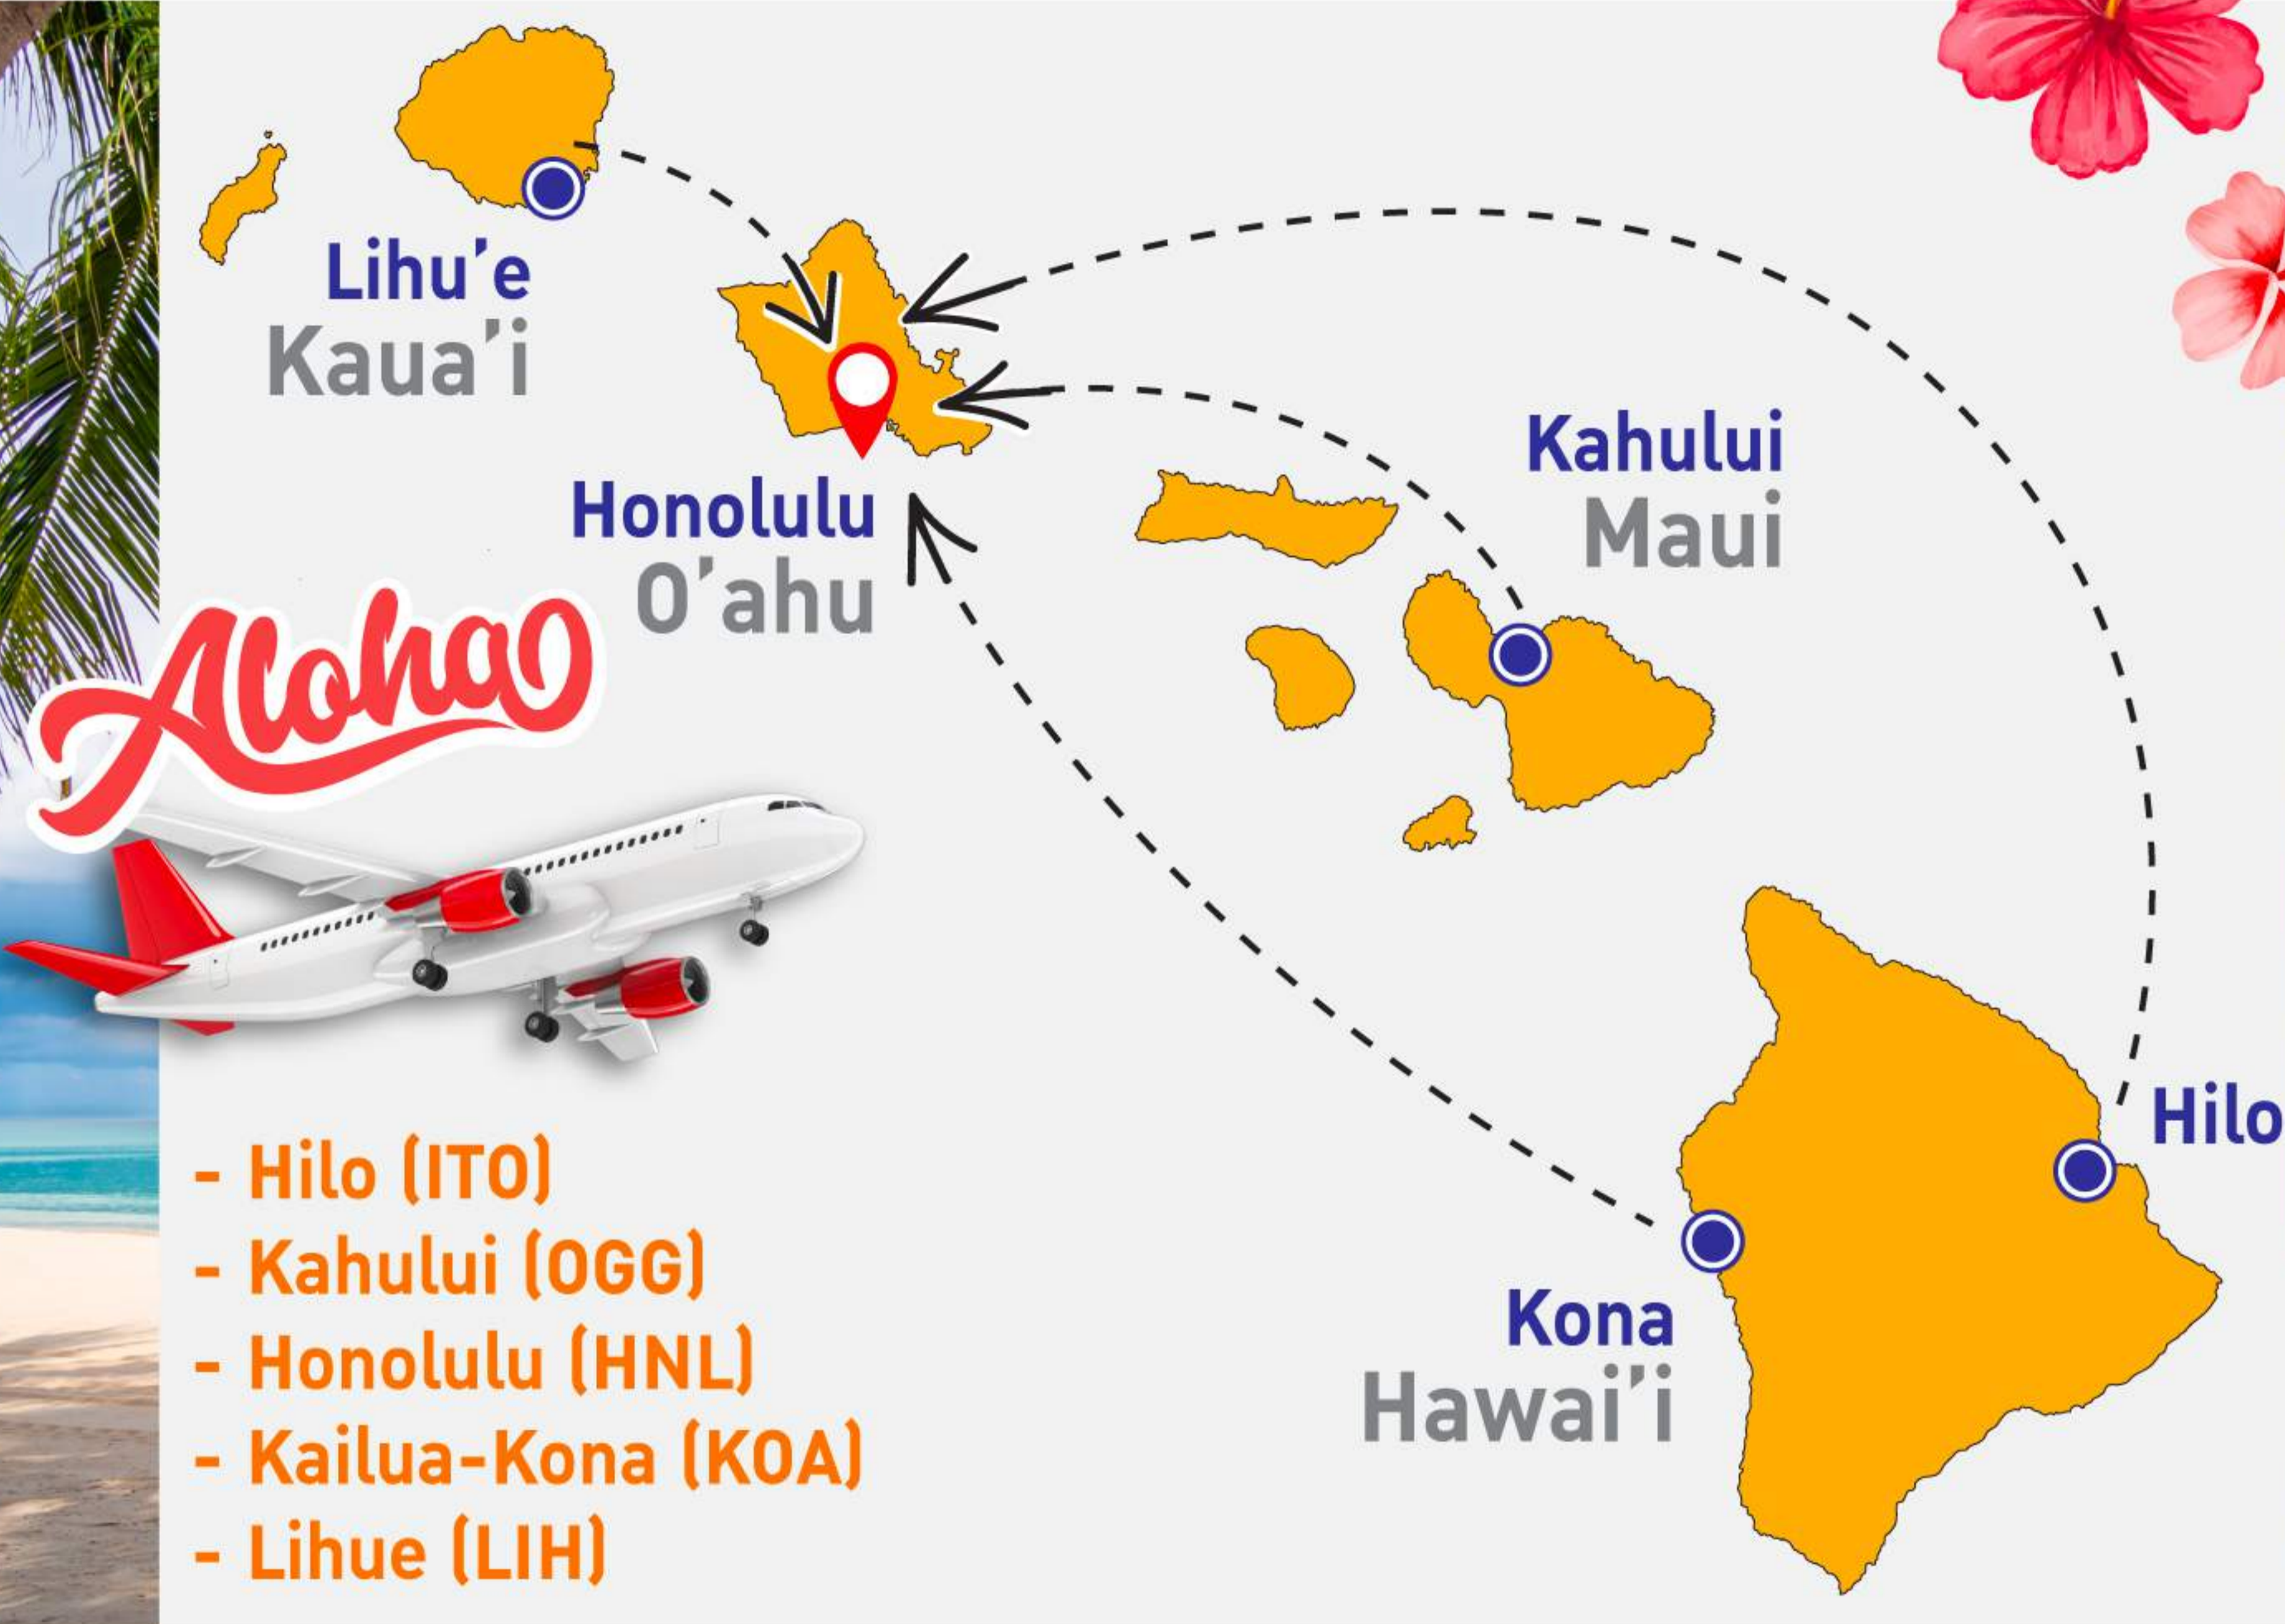

Local Routes on the Hawaii Islands

Accepted **MasterCard** **VISA**

Debit Card	Credit Card	Inter Credit Card
1.5%	3%	3.5%

Customer Service Charge is applied to all credit card sales

ZONE 8

Send2Thai Hawaii
808-278-7001

Send2Thai.com
[@Send2ThaiHawaii](https://line.me/tv/@Send2ThaiHawaii)
[@Send2ThaiHawaii](https://facebook.com/Send2ThaiHawaii)
[Send2ThaiUS](https://instagram.com/Send2ThaiUS)